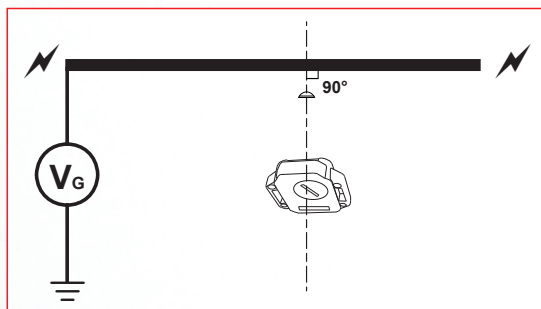

※ The effect is best when the sensing side is facing high voltage in right angle (90°). When it is worn at the inner side of arm or is covered by cloth, the sensitivity is poorer.

3 hooks hold the elastic cord around the safety helmet.

※ 286 SVD The ideal detection angle

SPECIFICATIONS

- Distance of starting warning : 80 cm for 11.4KV (phase to ground)
- Applicable frequency : 50 / 60 Hz
- Volume : 70dB or higher at 1 meter distance
- Operating Temp & Humidity : 0°C - 40°C / 80% RH.
- Outside dimensions : 59(L) x 56(W) x 18(D) mm
- Weight : Approx. 35g (battery included)
- Battery type : CR2032
- Battery life : 50 hours for continuous use.
- Accessories : Instruction manual, Elastic cord, Hook, Battery, Skidproof cushion, Bracket