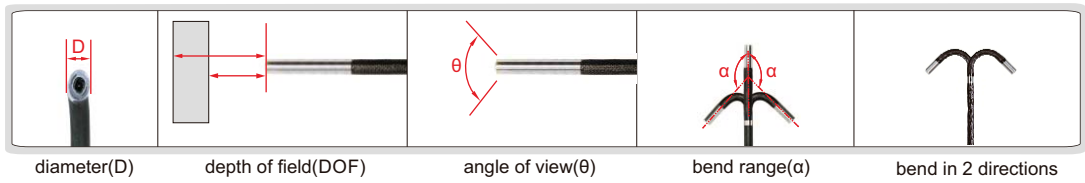

TWO-DIRECTION CABLE, FRONT VIEW

Code	Cable		Lens									
	length	type	view direction	bend direction	diameter (D)	depth of field(DOF)	bend range(α)	angle of view(θ)	illumination	pixel	resolution	dust/ waterproof
ISV-L1810	1m	tungsten wire weaved cable	front view	two directions	1.8mm	3~30mm	±160°	>120°	rear fiber	0.16M	400×400	IP65
ISV-L2010	1m	tungsten wire weaved cable	front view	two directions	2.0mm	3~30mm	±160°	>120°	rear fiber	0.16M	400×400	IP65
ISV-L2410	1m	tungsten wire weaved cable	front view	two directions	2.4mm	3~70mm (optional 5~100mm)	±160°	>120°	rear fiber	0.16M	400×400	IP65
ISV-L2415	1.5m											
ISV-L2420	2m											

FOUR-DIRECTION CABLE, SIDE VIEW

Code	Cable		Lens									
	length	type	view direction	bend direction	diameter (D)	depth of field(DOF)	bend range(α)	angle of view(θ)	illumination	pixel	resolution	dust/ waterproof
ISV-L4510C	1m	tungsten wire weaved cable	side view	four directions	4.5mm	5~100mm (optional 8~150mm)	±160°	>120°	rear fiber	0.92M	1280×720	IP67
ISV-L4515C	1.5m											
ISV-L4520C	2m											
ISV-L4530C	3m											
ISV-L6010C	1m	tungsten wire weaved cable	side view	four directions	6.0mm	8~150mm (optional 5~100mm)	±160°	>120°	rear fiber	0.92M	1280×720	IP67
ISV-L6015C	1.5m											
ISV-L6020C	2m											
ISV-L6030C	3m											
ISV-L6040C	4m											
ISV-L6050C	5m											

FOUR-DIRECTION CABLE, FRONT VIEW&SIDE VIEW

Code	Cable		Lens									
	length	type	view direction	bend direction	diameter (D)	depth of field(DOF)	bend range(α)	angle of view(θ)	illumination	pixel	resolution	dust/ waterproof
ISV-L6010S	1m	tungsten wire weaved cable	front view and side view	four directions	6.0mm	front view:	±160°	>120°	rear fiber	0.92M	1280×720	IP67
ISV-L6015S	1.5m					12~200mm (optional 3~70mm)						
ISV-L6020S	2m											
ISV-L6030S	3m											
ISV-L6040S	4m											
ISV-L6050S	5m					side view: 8~150mm (optional 3~70mm)						