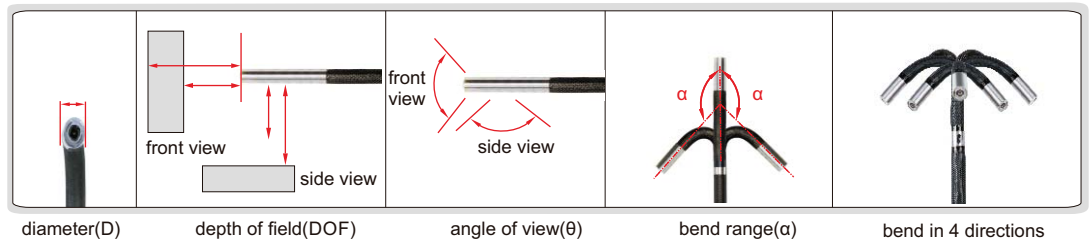

FOUR-DIRECTION CABLE, FRONT VIEW&SIDE VIEW

Code	Cable		Lens									
	length	type	view direction	bend direction	diameter (D)	depth of field(DOF)	bend range(α)	angle of view(θ)	illumination	pixel	resolution	dust/ waterproof
ISV-L6010S	1m	tungsten wire weaved cable	front view and side view	four directions	6.0mm	front view:	±160°	>120°	rear fiber	0.92M	1280×720	IP67
ISV-L6015S	1.5m					12~200mm (optional 3~70mm)						
ISV-L6020S	2m											
ISV-L6030S	3m											
ISV-L6040S	4m											
ISV-L6050S	5m					side view: 8~150mm (optional 3~70mm)