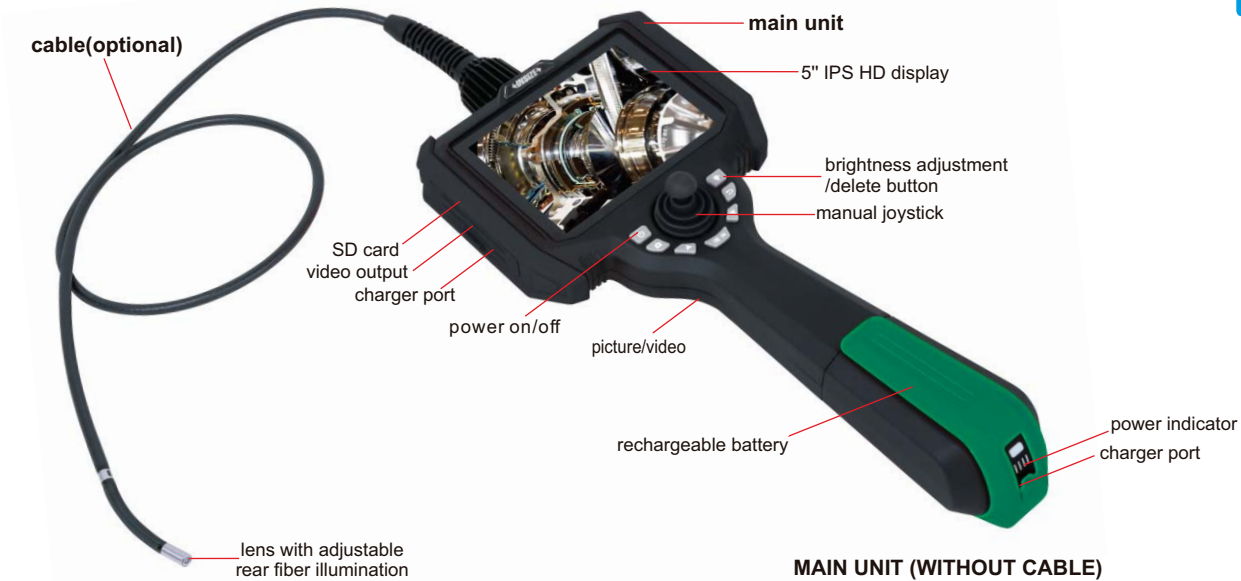

VIDEOSCOPIES

REAR FIBER
ILLUMINATION

MAIN UNIT (WITHOUT CABLE)

Code	ISV-L
Display	5" high definition LCD
Resolution	1024×720
Function	take pictures, take videos
File format	picture: JPG, video: MP4
Image process	image zoom (1X, 2X, 3X, 4X)
Image control	freeze, flip over, playback and analog ruler
Memory	memory card
Output	USB, HDMI
Power supply	rechargeable lithium battery (working time ≥ 4hours) AC/DC adapter (for continuous working)
Weight	1000g

tripod(included)

changeable cable

STANDARD DELIEVERY

Main unit	1pc
32G SD card	1pc
Card reader	1pc
USB cable	1pc
Tripod	1pc
AC/DC adapter	1pc

OPERATING ENVIRONMENT

Main unit	-10~50°C, no preheat
Operating temperature	-20~70°C
Storage temperature	-20~60°C
Relative humidity	maximum 90%, no condensation

TWO-DIRECTION CABLE, FRONT VIEW

Code	Cable		Lens									
	length	type	view direction	bend direction	diameter (D)	depth of field(DOF)	bend range(α)	angle of view(θ)	illumination	pixel	resolution	dust/ waterproof
ISV-L1810	1m	tungsten wire weaved cable	front view	two directions	1.8mm	3~30mm	±160°	>120°	rear fiber	0.16M	400×400	IP65
ISV-L2010	1m	tungsten wire weaved cable	front view	two directions	2.0mm	3~30mm	±160°	>120°	rear fiber	0.16M	400×400	IP65
ISV-L2410	1m	tungsten wire weaved cable	front view	two directions	2.4mm	3~70mm (optional 5~100mm)	±160°	>120°	rear fiber	0.16M	400×400	IP65
ISV-L2415	1.5m											
ISV-L2420	2m											

FOUR-DIRECTION CABLE, FRONT VIEW&SIDE VIEW

Code	Cable		Lens									
	length	type	view direction	bend direction	diameter (D)	depth of field(DOF)	bend range(α)	angle of view(θ)	illumination	pixel	resolution	dust/ waterproof
ISV-L6010S	1m	tungsten wire weaved cable	front view and side view	four directions	6.0mm	front view:	±160°	>120°	rear fiber	0.92M	1280×720	IP67
ISV-L6015S	1.5m					12~200mm (optional 3~70mm)						
ISV-L6020S	2m											
ISV-L6030S	3m											
ISV-L6040S	4m											
ISV-L6050S	5m					side view: 8~150mm (optional 3~70mm)						