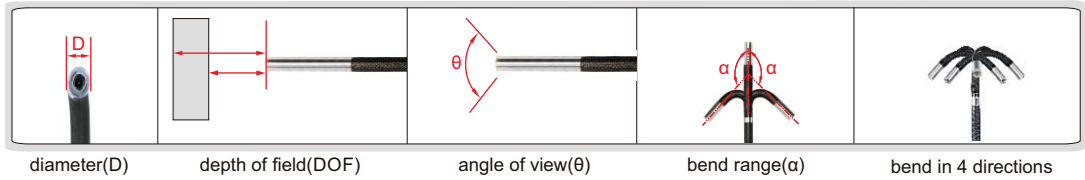

OPTIONAL ACCESSORY

Cable	Please refer to next pages for details
WIFI output	ISV-L-WIFI(must be installed in factory, only for android OS)
Temperature alarm	ISV-L-HTALARM(must be installed in factory, for Ø3.9mm, Ø4.5mm and Ø6.0mm)
Clamp	ISV-L-CLAMP1, ISV-L-CLAMP2, ISV-L-CLAMP3, ISV-L-CLAMP4 (must be installed in factory, for Ø3.9mm, Ø4.5mm and Ø6.0mm)

TWO-DIRECTION CABLE, FRONT VIEW

Code	Cable		Lens									
	length	type	view direction	bend direction	diameter (D)	depth of field(DOF)	bend range(α)	angle of view(θ)	illumination	pixel	resolution	dust/ waterproof
ISV-L1810	1m	tungsten wire weaved cable	front view	two directions	1.8mm	3~30mm	±160°	>120°	rear fiber	0.16M	400×400	IP65
ISV-L2010	1m	tungsten wire weaved cable	front view	two directions	2.0mm	3~30mm	±160°	>120°	rear fiber	0.16M	400×400	IP65
ISV-L2410	1m	tungsten wire weaved cable	front view	two directions	2.4mm	3~70mm (optional 5~100mm)	±160°	>120°	rear fiber	0.16M	400×400	IP65
ISV-L2415	1.5m											
ISV-L2420	2m											

FOUR-DIRECTION CABLE, FRONT VIEW&SIDE VIEW

Code	Cable		Lens									
	length	type	view direction	bend direction	diameter (D)	depth of field(DOF)	bend range(α)	angle of view(θ)	illumination	pixel	resolution	dust/ waterproof
ISV-L6010S	1m	tungsten wire weaved cable	front view and side view	four directions	6.0mm	front view:	±160°	>120°	rear fiber	0.92M	1280×720	IP67
ISV-L6015S	1.5m					12~200mm (optional 3~70mm)						
ISV-L6020S	2m											
ISV-L6030S	3m											
ISV-L6040S	4m											
ISV-L6050S	5m					side view: 8~150mm (optional 3~70mm)						