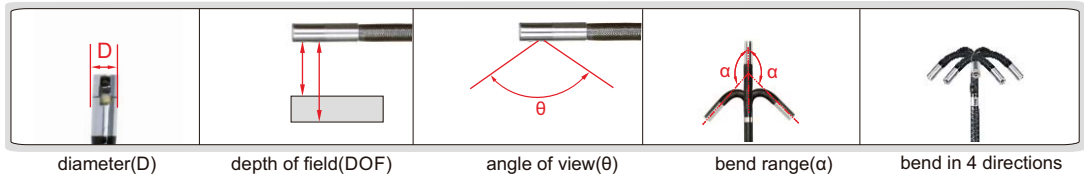

FOUR-DIRECTION CABLE, SIDE VIEW

Code	Cable		Lens									
	length	type	view direction	bend direction	diameter (D)	depth of field(DOF)	bend range(α)	angle of view(θ)	illumination	pixel	resolution	dust/ waterproof
ISV-L4510C	1m	tungsten wire weaved cable	side view	four directions	4.5mm	5~100mm (optional 8~150mm)	±160°	>120°	rear fiber	0.92M	1280×720	IP67
ISV-L4515C	1.5m											
ISV-L4520C	2m											
ISV-L4530C	3m											
ISV-L6010C	1m	tungsten wire weaved cable	side view	four directions	6.0mm	8~150mm (optional 5~100mm)	±160°	>120°	rear fiber	0.92M	1280×720	IP67
ISV-L6015C	1.5m											
ISV-L6020C	2m											
ISV-L6030C	3m											
ISV-L6040C	4m											
ISV-L6050C	5m