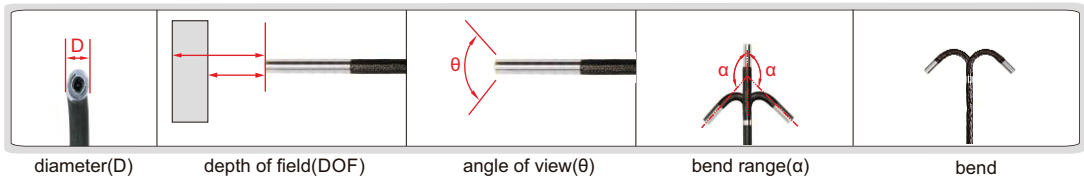

VIDEOSCOPIES

REAR FIBER ILLUMINATION

SPECIFICATION

Code	ISV-K1810	ISV-K2410	ISV-K2810	ISV-K3915	ISV-K6015	
Lens	diameter	1.8mm	2.4mm	2.8mm	3.9mm	6.0mm
	pixel	0.16M			0.92M	
	resolution	400×400			1280×720	
	depth of field	3-30mm	3-70mm	3-70mm	8-150mm	12-200mm
	bending direction	two directions	two directions	four directions	four directions	four directions
	bending range(α)	±160°				
	angle of view(θ)	120°				
	illumination	rear fiber				
	lens	sapphire glass lens				
	dust/waterproof	IP65			IP67	
	bend control	manual joystick				
Cable	length	1m	1m	1m	1.5m	1.5m
	type	tungsten wire weaved cable				
Main unit	display	5" high definition LCD				
	function	take pictures, take videos				
	file format	picture: JPG, video: MP4				
	image process	image zoom (1X, 2X, 3X, 4X)				
	image control	freeze, flip over, playback and analog ruler				
	memory	memory card				
	output	USB, HDMI				
power supply	rechargeable lithium battery (working time ≥ 4hours), AC/DC adapter(for continuous working)					
Weight	1000g					

STANDARD DELIEVERY

Main unit	1pc
32G SD card	1pc
Card reader	1pc
USB cable	1pc
Tripod	1pc
AC/DC adapter	1pc

OPTIONAL ACCESSORY

WIFI output	ISV-K-WIFI(must be installed in factory, only for android OS)
Temperature alarm	ISV-K-HTALARM(must be installed in factory, for ISV-K3915 and ISV-K6015)
Clamp	ISV-K-CLAMP1, ISV-K-CLAMP2, ISV-K-CLAMP3, ISV-K-CLAMP4 (must be installed in factory, for ISV-K3915 and ISV-K6015)