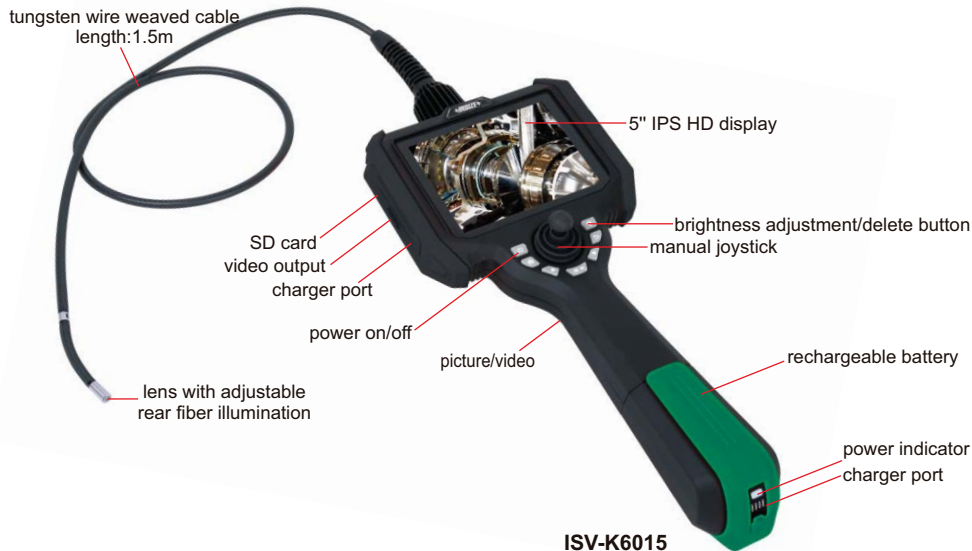

VIDEOSCOPIES

REAR FIBER ILLUMINATION

SPECIFICATION

Code	ISV-K1810	ISV-K2410	ISV-K2810	ISV-K3915	ISV-K6015	
Lens	diameter	1.8mm	2.4mm	2.8mm	3.9mm	6.0mm
	pixel	0.16M			0.92M	
	resolution	400×400			1280×720	
	depth of field	3-30mm	3-70mm	3-70mm	8-150mm	12-200mm
	bending direction	two directions	two directions	four directions	four directions	four directions
	bending range(α)	±160°				
	angle of view(θ)	120°				
	illumination	rear fiber				
	lens	sapphire glass lens				
	dust/waterproof	IP65			IP67	
	bend control	manual joystick				
Cable	length	1m	1m	1m	1.5m	1.5m
	type	tungsten wire weaved cable				
Main unit	display	5" high definition LCD				
	function	take pictures, take videos				
	file format	picture: JPG, video: MP4				
	image process	image zoom (1X, 2X, 3X, 4X)				
	image control	freeze, flip over, playback and analog ruler				
	memory	memory card				
	output	USB, HDMI				
power supply	rechargeable lithium battery (working time ≥ 4hours), AC/DC adapter(for continuous working)					
Weight	1000g					

STANDARD DELIEVERY

Main unit	1pc
32G SD card	1pc
Card reader	1pc
USB cable	1pc
Tripod	1pc
AC/DC adapter	1pc

OPTIONAL ACCESSORY

WIFI output	ISV-K-WIFI(must be installed in factory, only for android OS)
Temperature alarm	ISV-K-HTALARM(must be installed in factory, for ISV-K3915 and ISV-K6015)
Clamp	ISV-K-CLAMP1, ISV-K-CLAMP2, ISV-K-CLAMP3, ISV-K-CLAMP4 (must be installed in factory, for ISV-K3915 and ISV-K6015)